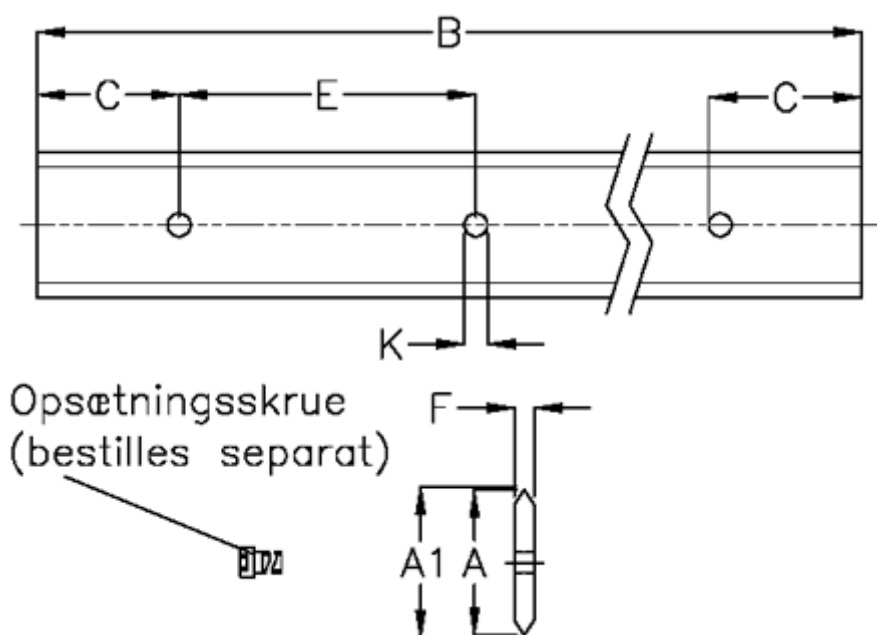

Article number: 05912186

Description: Hepco SL2 spacer slide  
SS MS 12-86

## Measures

A	= 12	K	= 3.5
A1	= 12.55	Weight kg/1000	= 230
B	= 86		
C	= 13.0		
E	= 30		
F	= 3.0		
For bearing	= 13		
For screw	= M3x8		